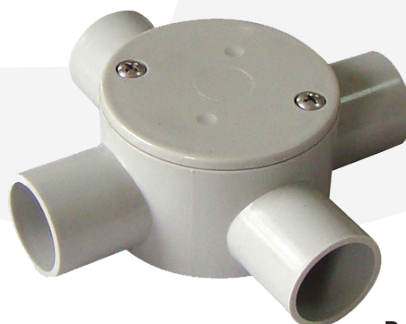

Code	Description	Packing	MOQ	Ctn
JBS-20G/2	20mm 2 Way Shallow Junction Box - Grey	10	10	100
JBS-25G/2	25mm 2 Way Shallow Junction Box - Grey	10	10	100

2-WAY SHALLOW ANGLE JUNCTION BOXES

Code	Description	Packing	MOQ	Ctn
JBS-20G/2A	20mm 2 Way Shallow Angle Junction Box - Grey	10	10	100
JBS-25G/2A	25mm 2 Way Shallow Angle Junction Box - Grey	10	10	100

2-WAY 'U' TYPE SHALLOW JUNCTION BOXES

Code	Description	Packing	MOQ	Ctn
JBS-20G/2U	20mm 2 Way U Type Shallow Junction Box - Grey	10	10	100
JBS-25G/2U	25mm 2 Way U Type Shallow Junction Box - Grey	10	10	100

3-WAY SHALLOW JUNCTION BOXES

Code	Description	Packing	MOQ	Ctn
JBS-20G/3	20mm 3 Way Shallow Junction Box - Grey	10	10	100
JBS-25G/3	25mm 3 Way Shallow Junction Box - Grey	10	10	100

4-WAY SHALLOW JUNCTION BOXES

Code	Description	Packing	MOQ	Ctn
JBS-20G/4	20mm 4 Way Shallow Junction Box - Grey	10	10	100
JBS-25G/4	25mm 4 Way Shallow Junction Box - Grey	10	10	100

1-WAY DEEP JUNCTION BOXES

Code	Description	Packing	MOQ	Ctn
JBD-20G/1	20mm 1 Way Deep Junction Box - Grey	10	10	100
JBD-25G/1	25mm 1 Way Deep Junction Box - Grey	10	10	100