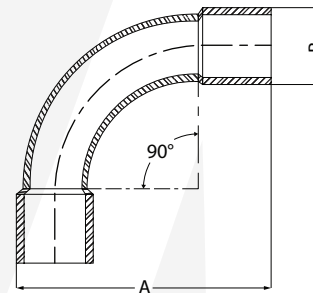

90° BENDS

Code	Description	A (mm)	B (mm)	Packing	MOQ	Ctn
BEND-20G/STD	20mm 90° Bend - Grey	72	25.2	50	50	500
BEND-25G/STD	25mm 90° Bend - Grey	92	30	20	20	200
BEND-32G/STD	32mm 90° Bend - Grey	153	36.5	10	10	200
BEND-40G/STD	40mm 90° Bend - Grey	157.4	46.4	120	120	120
BEND-50G/STD	50mm 90° Bend - Grey	204.7	57.2	60	10	60