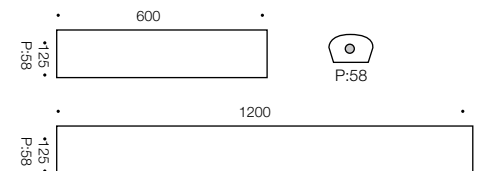

Measurements