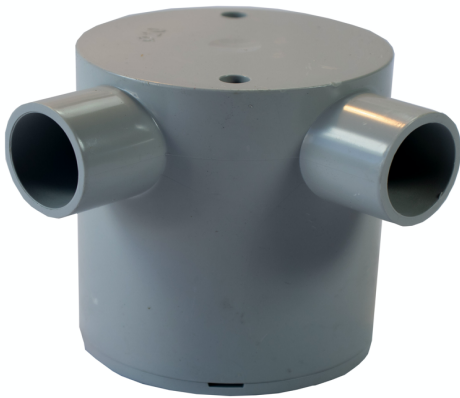

Product Data Sheet

JBD2090C

20mm Right Angle Deep Junction Box

Primary

Product brand

Range of Product

Rylec

Series "JB" PVC J'Box

Profile

Material PVC (Polyvinyl Chloride)

Diameter 20mm entry

Shape Round

Colour Grey

36 Terrence Road

Brendale Q 4500

☎ +61 7 3881 6115