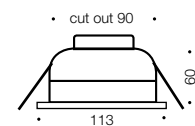

Measurements