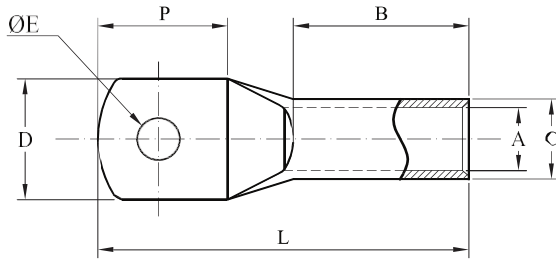

STANDARD COPPER CABLE LUGS - BELL MOUTH LUGS

MATERIAL : E-COPPER
FINISH : ELECTRO-TINNED
FEATURES : WITH INSPECTION HOLE

CABLE (mm²)	ØE	DIMENSIONS IN mm							
		A	C	D	P	B	L		
1.5	4.2	1.8	3.7		9		18		
	5.2				10		19		
	6.2				11		20		
2.5	3.2	2.4	4		9		18		
	4.2				10		20		
	5.2				10		12		20
	6.2				11		16		26
4	4.2	3.1	4.8	11	12		22		
	5.2				16		11		29
	6.2								
	8.2								
6	4.2	3.8	5.5	10	11	12	26		
	5.2			12	16		31		
	6.2			17	23		39		
	8.2								
10	5.2	4.5	6.9	12	14	11	28	LCF010M6	
	6.2			16	30		LCF010M8		
	8.2			20	35				
	10.5			24	38				
16	5.2	5.9	8	12	15	20	39	LCF016M6	
	6.2			17	26		50	LCF016M8	
	8.2							LCF016M10	
	10.5							LCF016M12	
25	6.2	7	9.7	14	16	23	42	LCF025M8	
	8.2			19	23		50	LCF025M10	
	10.5							LCF025M12	
	13								
35	6.2	8.4	11.5	16	19	23	46	LCF035M8	
	8.2			19	27		53	LCF035M10	
	10.5			24	35		63	LCF035M12	
	13								
50	6.2	9.5	12.7	18	20	23	49	LCF050M8	
	8.2			22	26		55	LCF050M10	
	10.5							LCF050M12	
	13								
70	6.2	11.1	14.3	20	23	24	54	LCF070M8	
	8.2			25	33		64	LCF070M10	
	10.5			28	44		77	LCF070M12	
	13								
	14