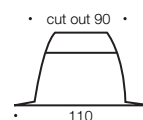

Pod

(recommended dimmer)

Specifications

Type	Downlight
Light Source	LED SMD 2835
Lumen	870/920
Colour Temp	3000k/5000k
Wattage	10w
Dimmable	Yes, trailing or LED dimmer
CRI	>82
Power Factor	>0.75
Beam Angle	120
Warranty	3 years*

Colours

White

Blue

Measurements

Codes

POD 110G2-830D

POD 110G2-850D

Product Approvals