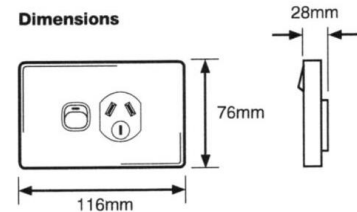

PRODUCT DATA AND APPLICATION SHEET

PRODUCT NAME **Classic Single Power Point
(Horizontal/Vertical)**

PRODUCT CODE GPO1, GPO1X, GPO1V, GPO1/15

DESCRIPTION Tesla Classic Single GPO

BOX QUANTITY 10 **OUTER QUANTITY** 100

FEATURES

- Available in single and twin variants
- Extra switch variants
- Available in 10A and 15A
- Horizontal & Vertical mount
- 84mm mounting centres
- Terminals suit 4 x 2.5mm² cable
- No special brackets required for mounting
- Metal cover finishes: MS – Matt Silver, SP – Silver Plastic, MG – Gold

Specifications
Operational Voltage: 250V a.c. 50Hz
Dimensions: 116mm x 76mm
AS/NZS 3112:2004 +A1
Approval No: SGS/142030-EA
Standard Colours: White

APPLICATIONS

- This product is recommended for residential and commercial environments

Standard Size Classic Single Power Point - Horizontal Mounting				
Product Code	Length	Width	Depth	Mounting Centres
All Products	116mm	76mm	28mm	84mm
GPO1	Single Switched Socket Outlet, 250V/10A			
GPO1V	Vertical Single Switched Socket Outlet, 250V/10A			
GPO1X	Single Switched Socket Outlet, 250V/10A, with extra switch			
GPO1/15	Single Switched Socket Outlet, 250V/15A			