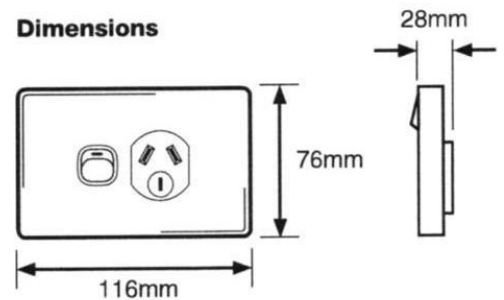

PRODUCT DATA AND APPLICATION SHEET

PRODUCT NAME **Classic Double Power Point
(Horizontal/Vertical)**

PRODUCT CODE GPO2, GPO2X, GPO2V, WGPO2D, GPO2XV, GPO2/15

DESCRIPTION Tesla Classic Double GPO range

BOX QUANTITY 10 **OUTER QUANTITY** 100

FEATURES

- Available in single and twin variants
- Extra switch variants
- Double pole variants
- Horizontal mount
- 84mm mounting centers
- Terminals suit 4 x 2.5mm² cable
- No special brackets required for mounting
- Metal cover finishes: MS – Matt Silver, SP – Silver Plastic, MG – Gold

Dimensions

Specifications
Operational Voltage: 250V a.c. 50Hz
Dimensions: 116mm x 76mm
AS/NZS 3112:2004 + A1
Approval No: SGS/142030-EA

APPLICATIONS

- This product is recommended for residential and commercial environments

Standard Size Classic Double Power Point – Horizontal Mounting				
Product Code	Length	Width	Depth	Mounting Centres
All Products	116mm	76mm	28mm	84mm
GPO2	Twin Switch Socket Outlet, 250V/10A			
GPO2V	Vertical Twin Switched Socket Outlet, 250V/10A			
GPO2X	Twin Switched Socket Outlet, 250V/10A, With removable extra Switch			
WGPO2D	Twin Switched Socket Outlet, 250V/10A, Double Pole			
GPO2XV	Vertical Twin Switched Socket Outlet, 250V/10A, With removable extra Switch			
GPO2/15	Twin Switched Socket Outlet, 250V/15A			